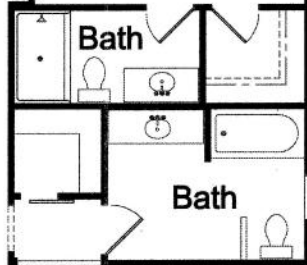

© 2014 Design Classics
ALL RIGHTS RESERVED

LOWER LEVEL PLAN
776 SQ. FT.

Garage

Mud Rm.

Bedroom

Master Bedroom

Bedroom

Bath

Bath

Kitchen

Dining

Great Room

Screen Porch

© 2014 Design Classics
ALL RIGHTS RESERVED

MAIN LEVEL PLAN

1584 SQ. FT.

© 2014 Design Classics
ALL RIGHTS RESERVED

UPPER LEVEL PLAN

350 SQ. FT.