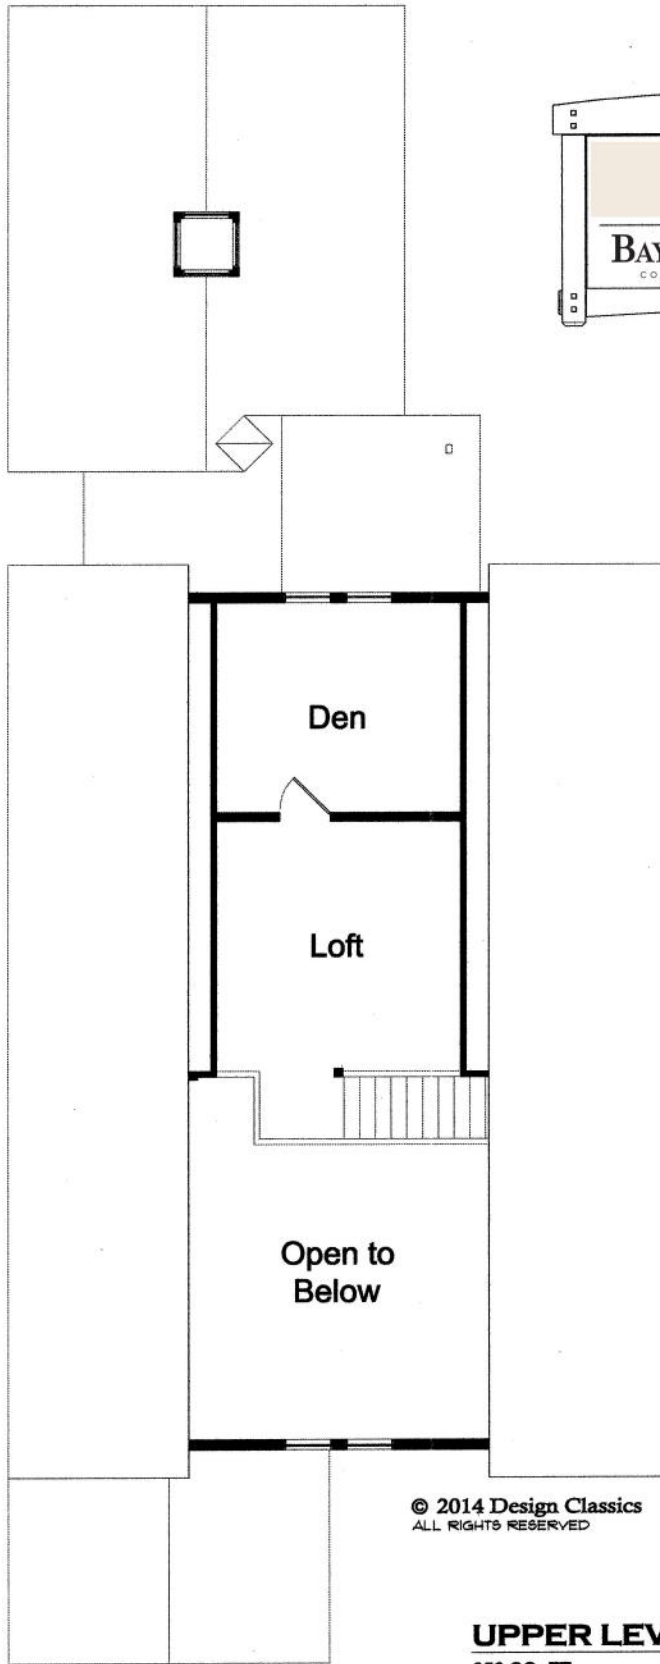

© 2014 Design Classics
ALL RIGHTS RESERVED

LOWER LEVEL PLAN
776 SQ. FT.

Garage

Mud Rm.

Bedroom

Master Bedroom

Bedroom

Bath

Bath

Kitchen

Dining

Great Room

Screen Porch

© 2014 Design Classics
ALL RIGHTS RESERVED

MAIN LEVEL PLAN

1584 SQ. FT.

© 2014 Design Classics
ALL RIGHTS RESERVED

UPPER LEVEL PLAN

350 SQ. FT.